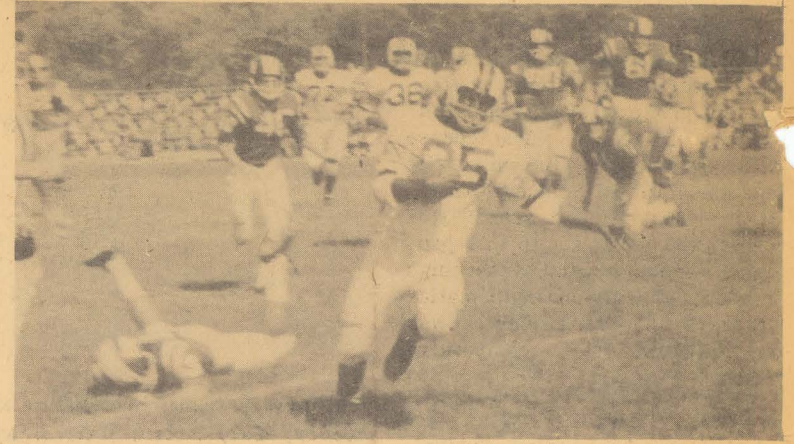

Webster fumbled and Hillcrest immediately punted. After Bob Droege recovered another Hillcrest fumble, Walt Smallwood broke away for a 15-yard touchdown romp.

A hard tackle caused a Hillcrest receiver to drop a pass and Webster grabbed it up. Later, when Tom Stuber saw his receivers covered, he ran 18 yards for a score.

Hillcrest scored early in the third quarter, but the attempt for

Photo by Hanchett

Junior Walt Smallwood sprints away from Hillcrest players to score a touchdown.

the extra point was blocked by Bob Dunstan. Hillcrest threatened to score again, but Guy Mellor intercepted a pass, and Tom Stuber ate up the clock with quarterback sneaks.