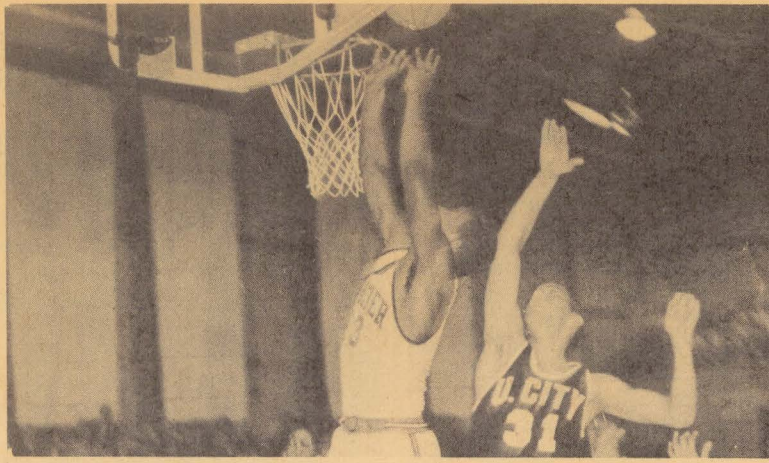

Playing their arch rival Kirkwood, the Yatesmen won in the last

and to Ladue 29-11 on December 20 here.

The high point of the wrestling season thus far has been the 24-22 victory over Ritenour, the state champion. Coach Bryant's comment on the victory was, "I don't know how they did it!" Ron Mautz, Michael Carosello, and John Angel led the Statesmen by scoring pins.